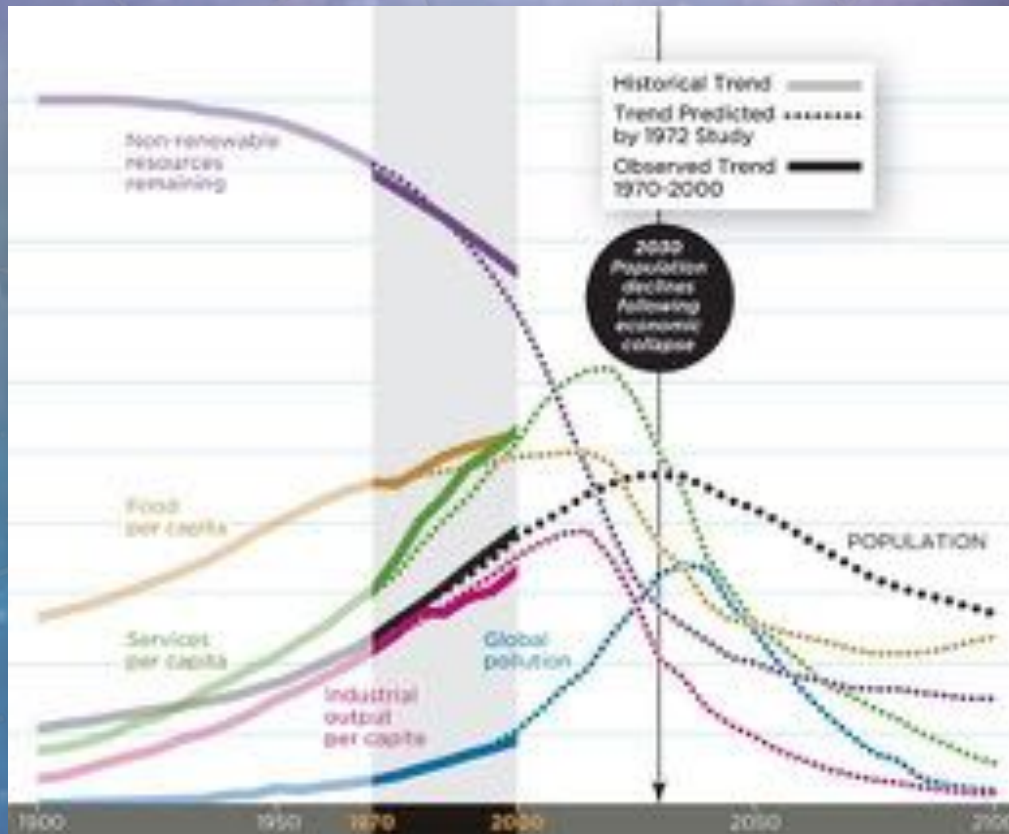

SATURN / PLUTO

AND INDIGENOUS AUSTRALIA

SATURN / PLUTO AND INDIGENOUS AUSTRALIA

2020 World Projection Graph

1971, Dennis Meadows et al, "The Limits To Growth", updated graph 2020

SATURN / PLUTO AND INDIGENOUS AUSTRALIA