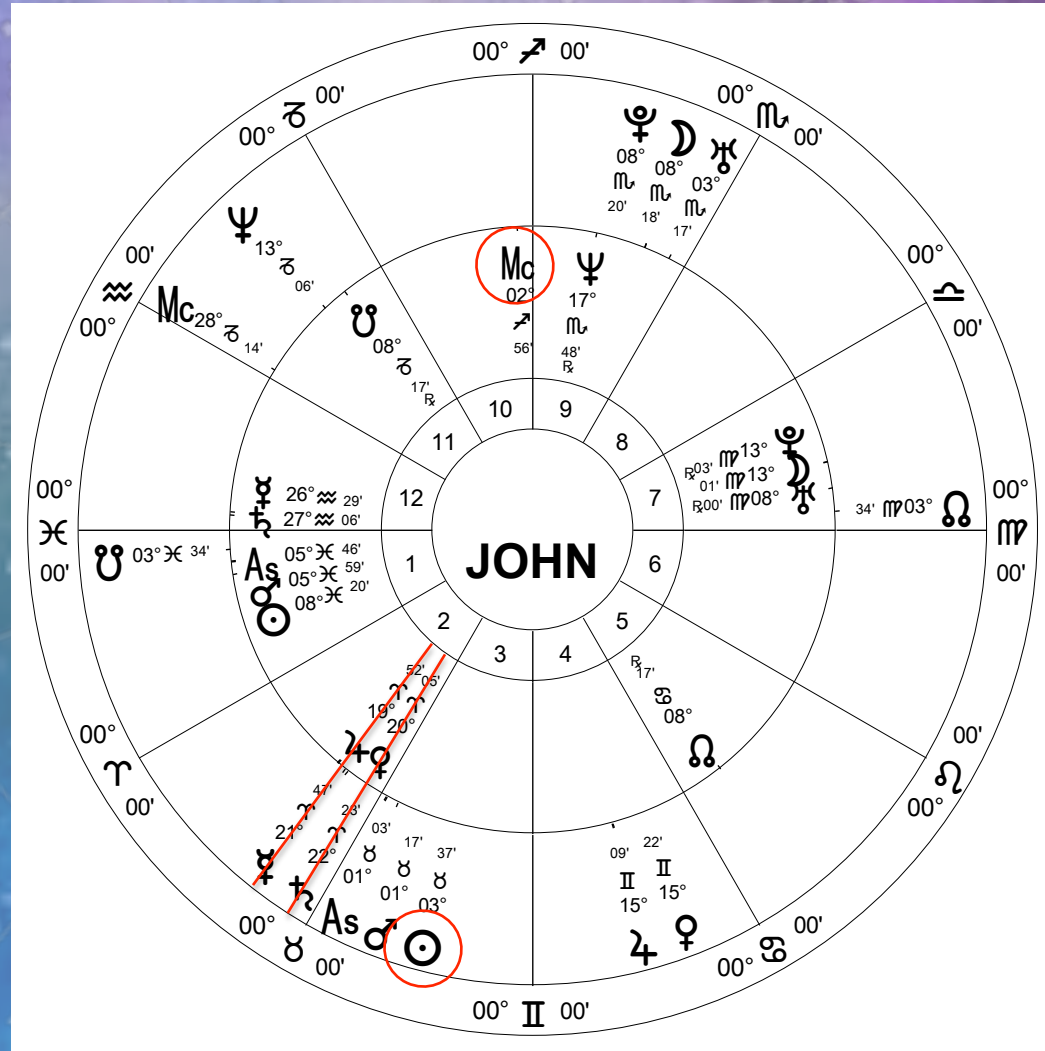

SATURN / PLUTO

AND INDIGENOUS AUSTRALIA

SATURN / PLUTO AND INDIGENOUS AUSTRALIA

2020 World Projection Graph

1971, Dennis Meadows et al, "The Limits To Growth", updated graph 2020

SATURN / PLUTO AND INDIGENOUS AUSTRALIA

Inner Wheel

John
Natal Chart
28 Feb 1964, Fri
5:45 am AWST -8:00
Albany, Australia
35°S02' 117°E53'
Geocentric
Tropical
Whole Signs
Mean Node

Outer Wheel

John
Directed - Solar Arc
12 Jan 2020, Sun
12:00 pm AWST -8:00
Albany, Australia 35°S02'
117°E53'
Geocentric
Tropical
Whole Signs
Mean Node