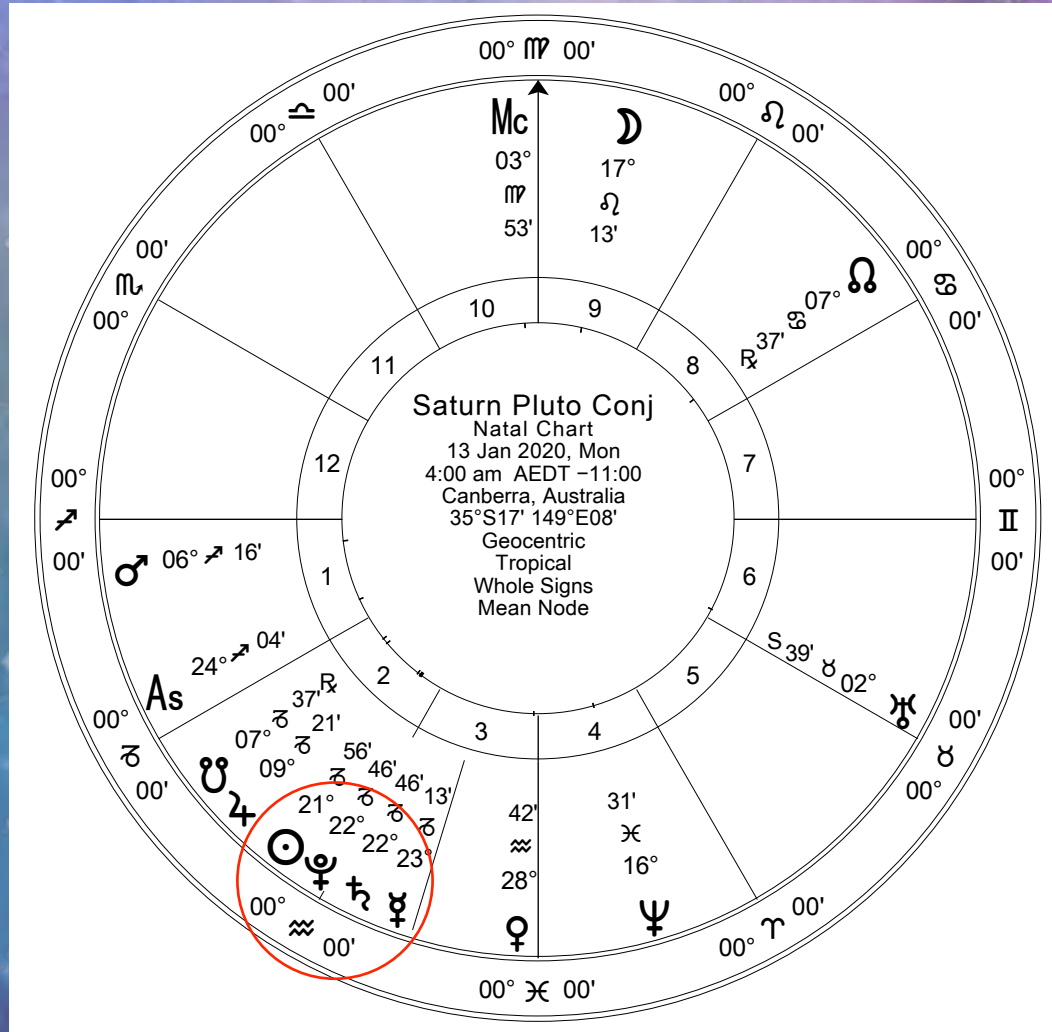

SATURN / PLUTO

AND INDIGENOUS AUSTRALIA

SATURN / PLUTO AND INDIGENOUS AUSTRALIA

2020 World Projection Graph

1971, Dennis Meadows et al, "The Limits To Growth", updated graph 2020

SATURN / PLUTO AND INDIGENOUS AUSTRALIA

Inner Wheel

John
Natal Chart
28 Feb 1964, Fri
5:45 am AWST -8:00
Albany, Australia
35°S02' 117°E53'
Geocentric
Tropical
Whole Signs
Mean Node

Outer Wheel

John
Directed - Solar Arc
12 Jan 2020, Sun
12:00 pm AWST -8:00
Albany, Australia 35°S02'
117°E53'
Geocentric
Tropical
Whole Signs
Mean Node