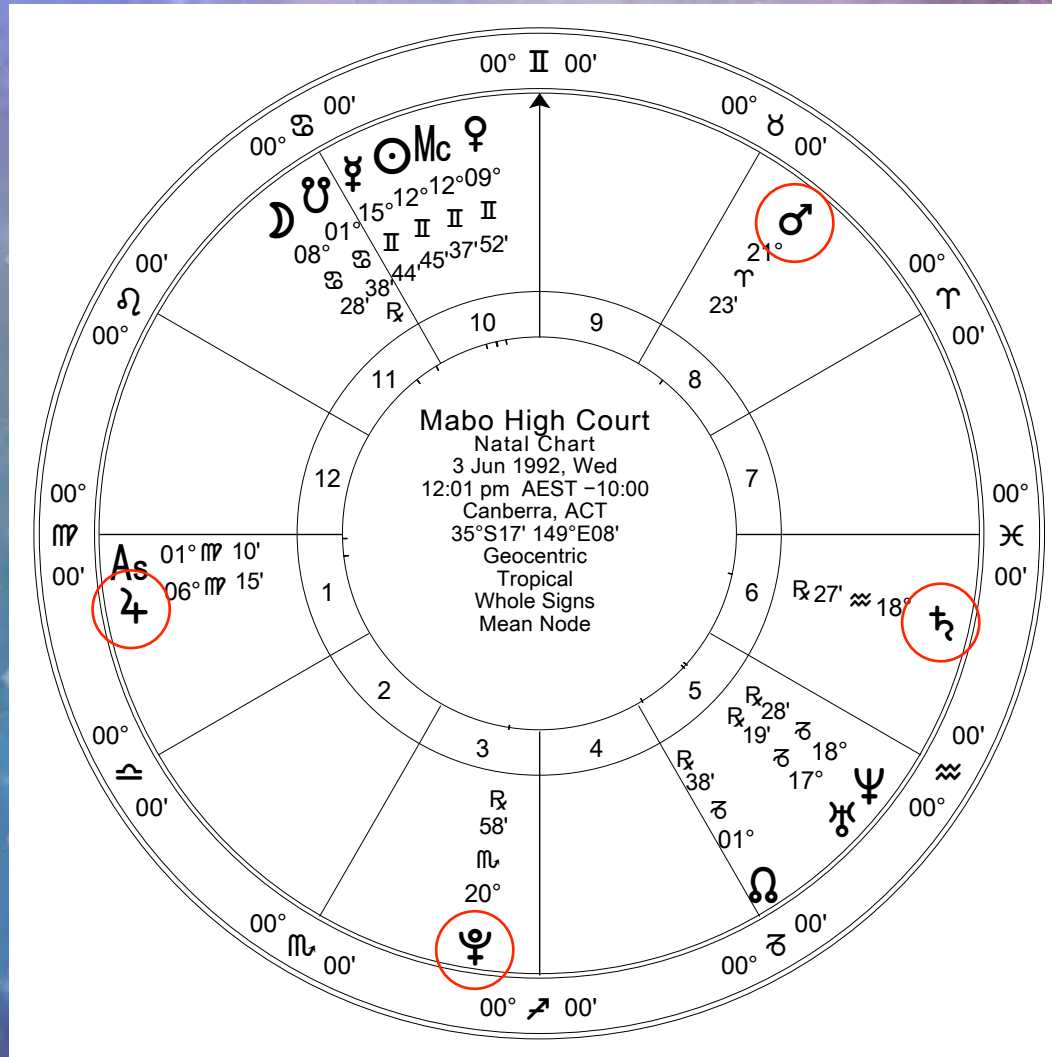

Bob Hawke Prime Minister

Barunga Treaty

Bob Hawke's death 2019

Terra Nullius – Land of Nobody

Mabo

SATURN / PLUTO AND INDIGENOUS AUSTRALIA

SATURN / PLUTO AND INDIGENOUS AUSTRALIA

Dingo Murder Trial

Inner Wheel

John
Natal Chart
28 Feb 1964, Fri
5:45 am AWST -8:00
Albany, Australia
35°S02' 117°E53'
Geocentric
Tropical
Whole Signs
Mean Node

Outer Wheel

John
Directed - Solar Arc
12 Jan 2020, Sun
12:00 pm AWST -8:00
Albany, Australia 35°S02'
117°E53'
Geocentric
Tropical
Whole Signs
Mean Node