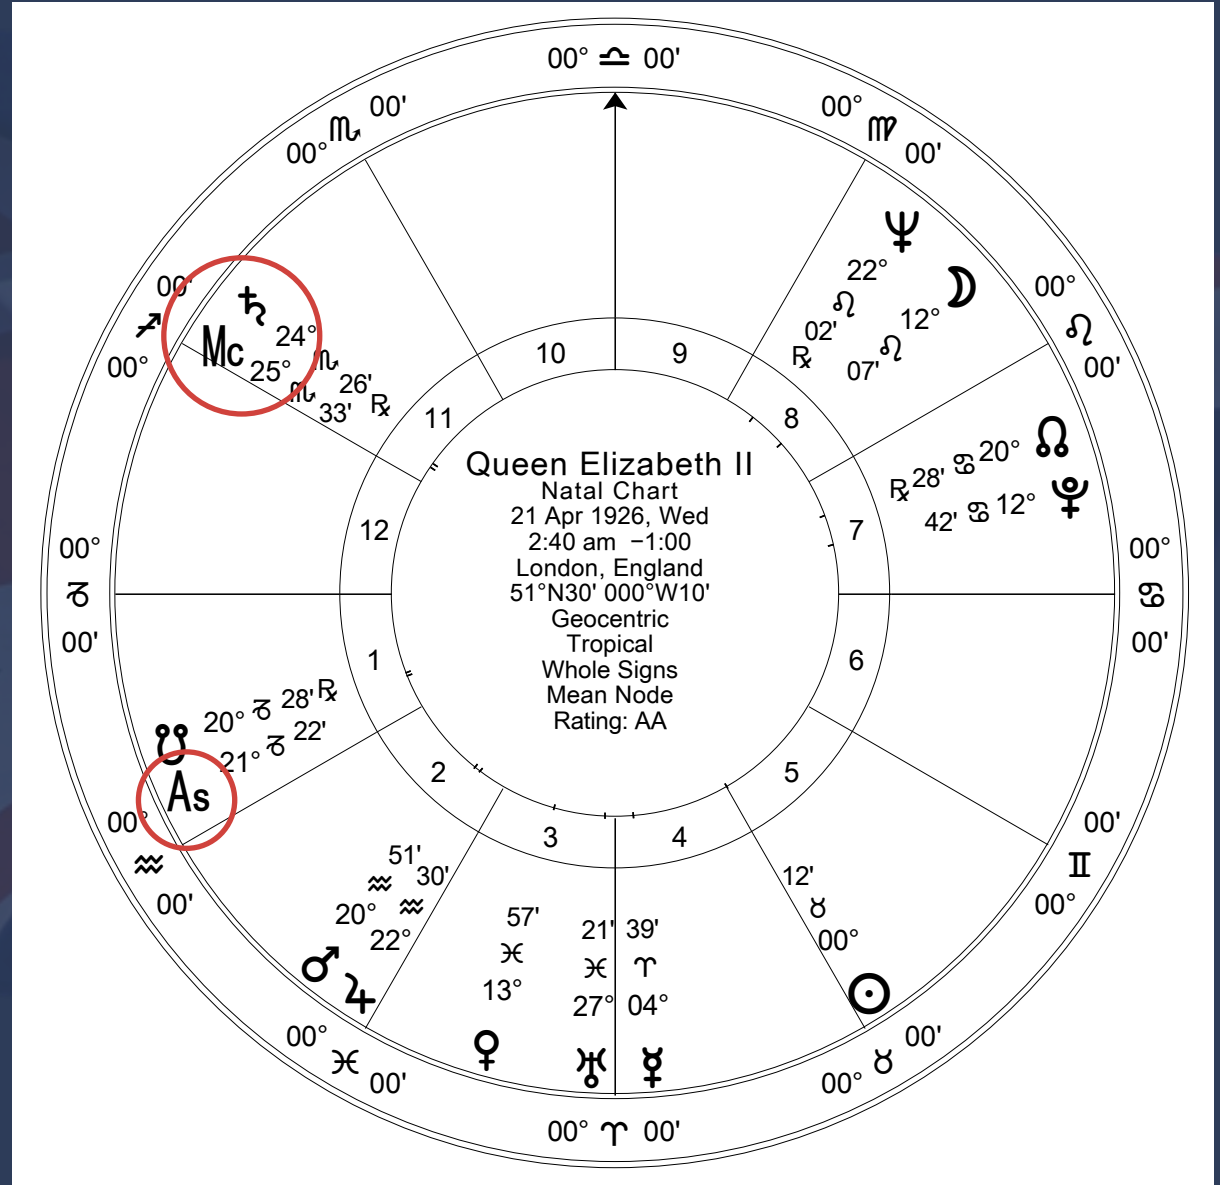

# 2020 Saturn Pluto in Capricorn

SATURN PLUTO  
And British History

# 2020 World Projection Graph

1971, Dennis Meadows et al, "The Limits To Growth", updated graph 2020

# 2020 – Royal Family Current Crisis

## 2020 Queen Elizabeth II