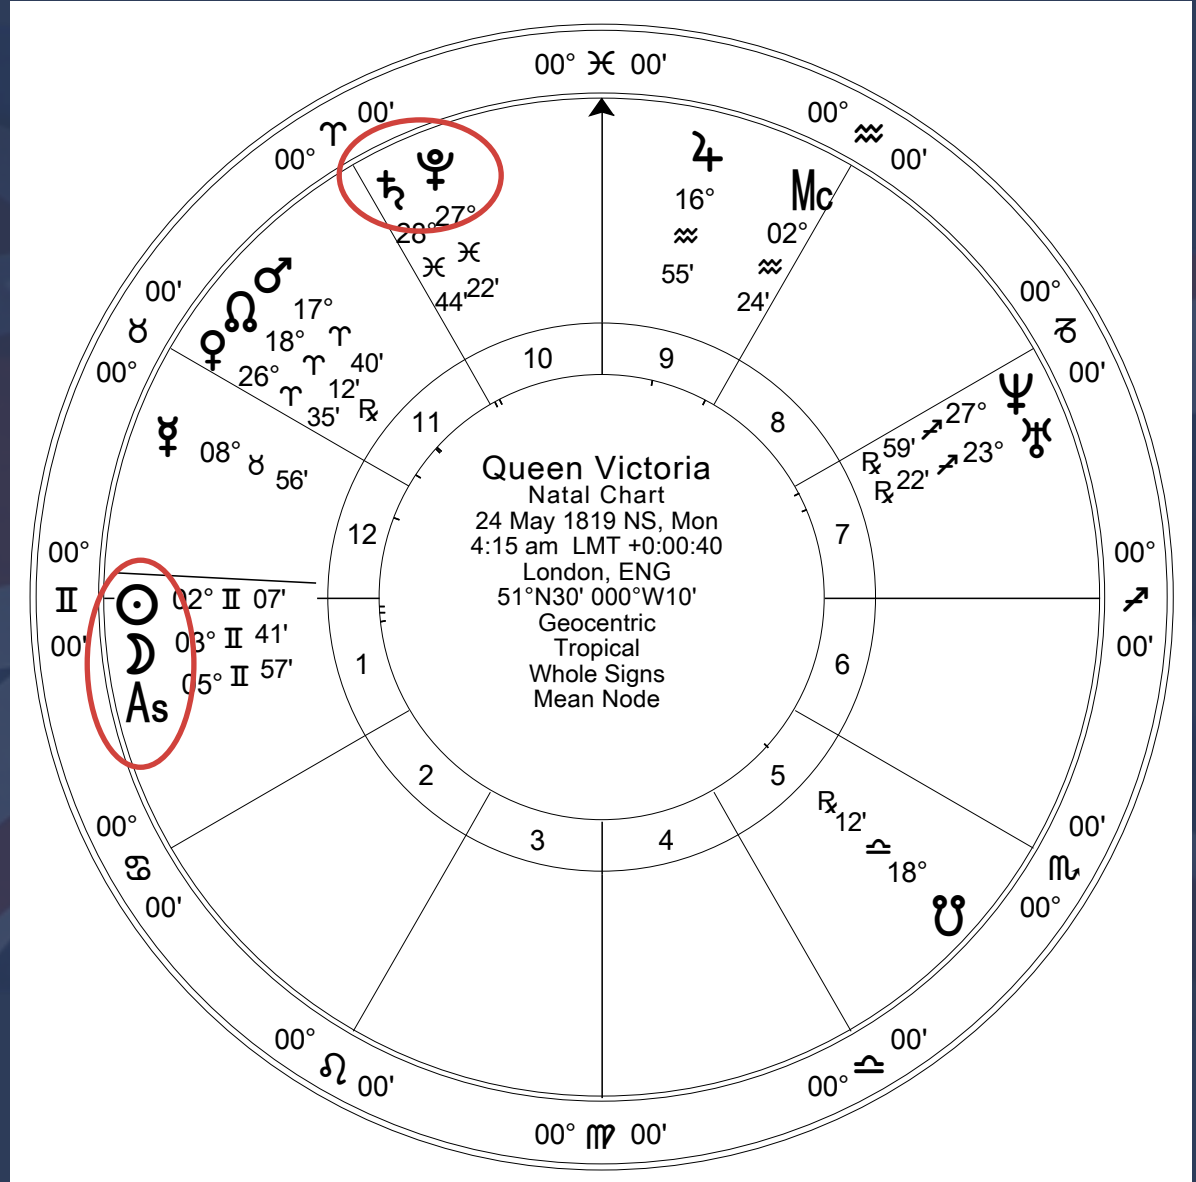

# Royal Family Tree

Queen Victoria	24 May 1819
Edward VII	9 Nov 1841
George V	3 Jun 1865
Edward VIII	23 Jun 1894 (abdicated)
George VI	14 Dec 1895
Elizabeth II	21 Apr 1926
Prince Charles	14 Nov 1948 - First in line
Prince William	21 Jun 1982 – Second in line
Prince George	22 Jul 2013 – Third in line

# Saturn Pluto Conjunction 1819/20

Year	Date/s	Sign	Degree	Element	Triplicity
1819	5 May	Pisces	27.04	Water	Mutable
	5 Oct	Pisces	26.15	Water	Mutable
1820	11 Jan	Pisces	25.42	Water	Mutable

Mutable Water - Pisces

# SATURN PLUTO And British History

# Queen Victoria