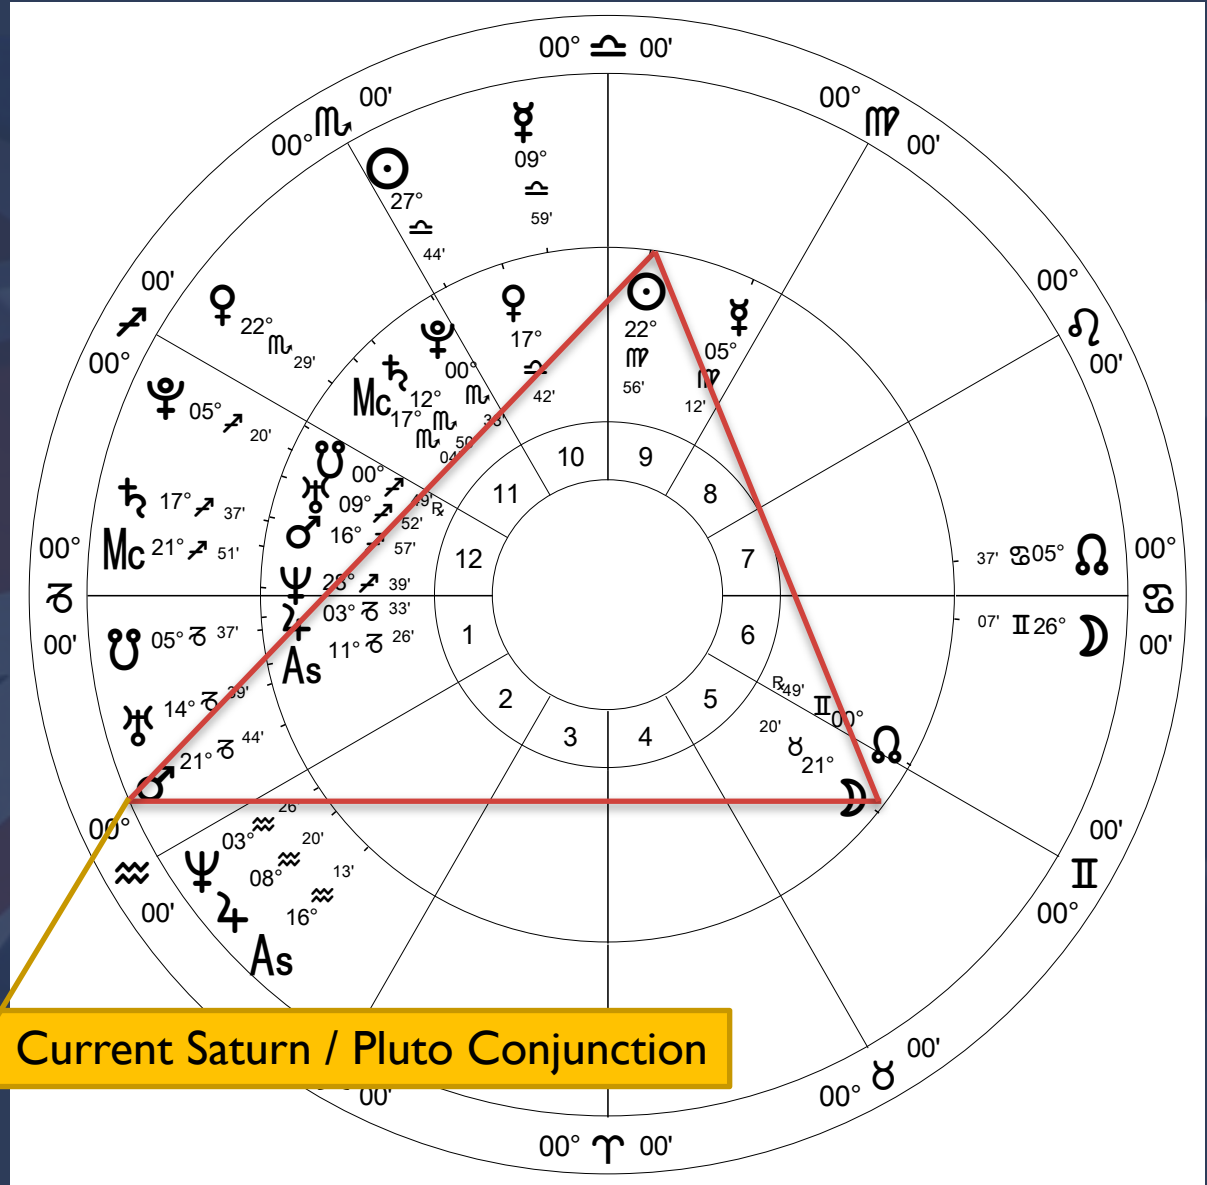

Prince Harry

Inner Wheel

Prince Harry
Natal Chart
15 Sep 1984, Sat
4:20 pm BST -1:00
London, ENG
51°N30' 000°W10'
Geocentric
Tropical
Whole Signs
Mean Node

Outer Wheel

Prince Harry
Directed - Solar Arc
12 Jan 2020, Sun
9:02 pm BST -1:00
London, ENG
51°N30' 000°W10'
Geocentric
Tropical
Whole Signs
Mean Node