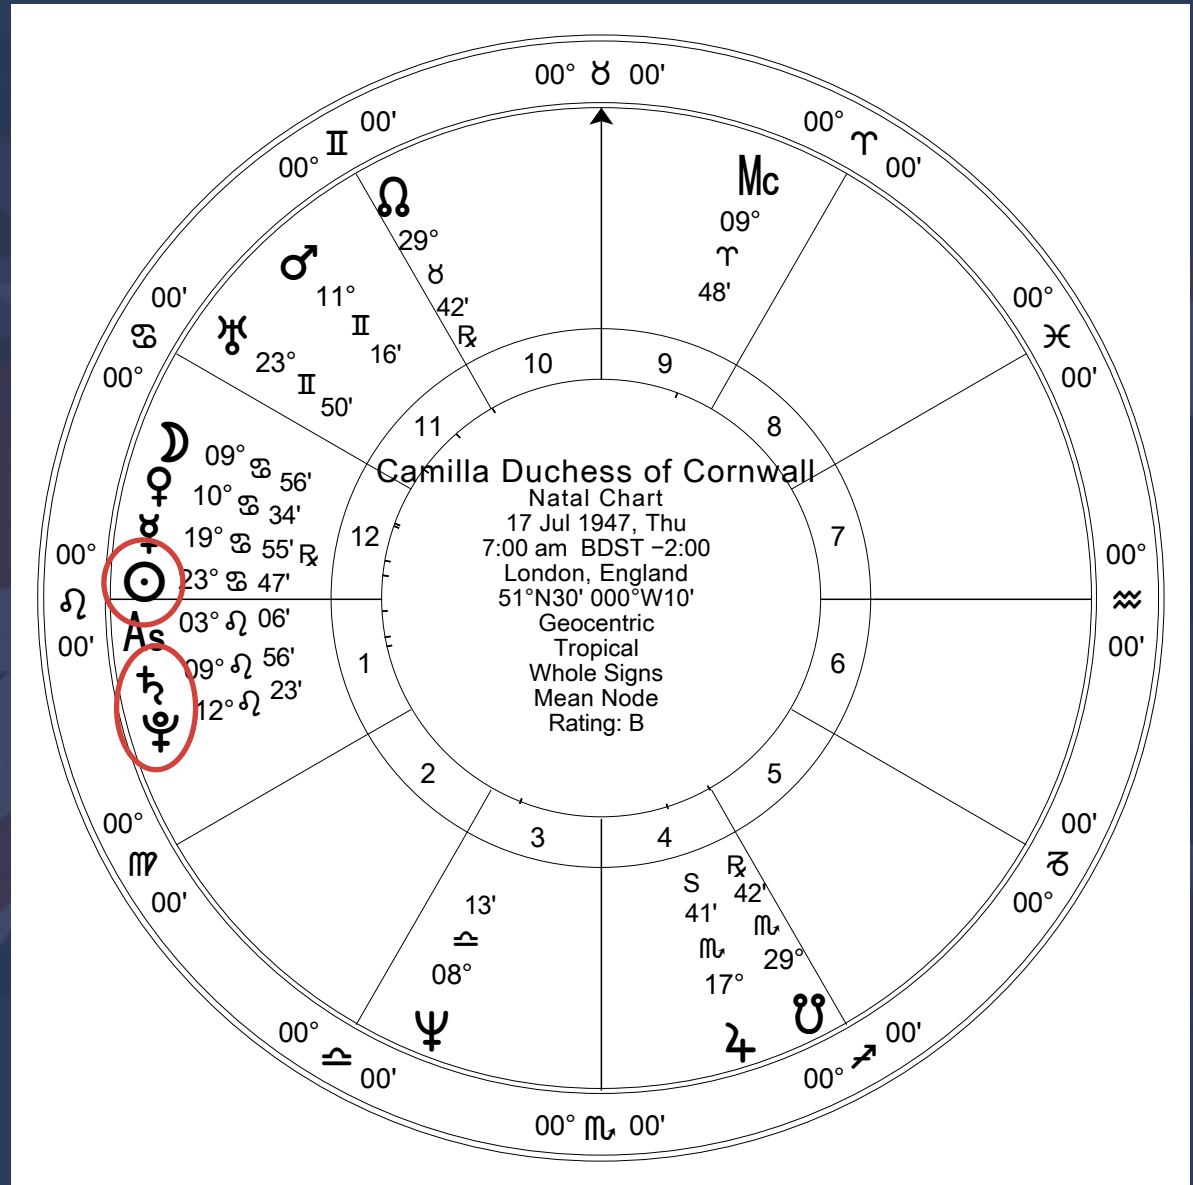

Camilla Duchess of Cornwall