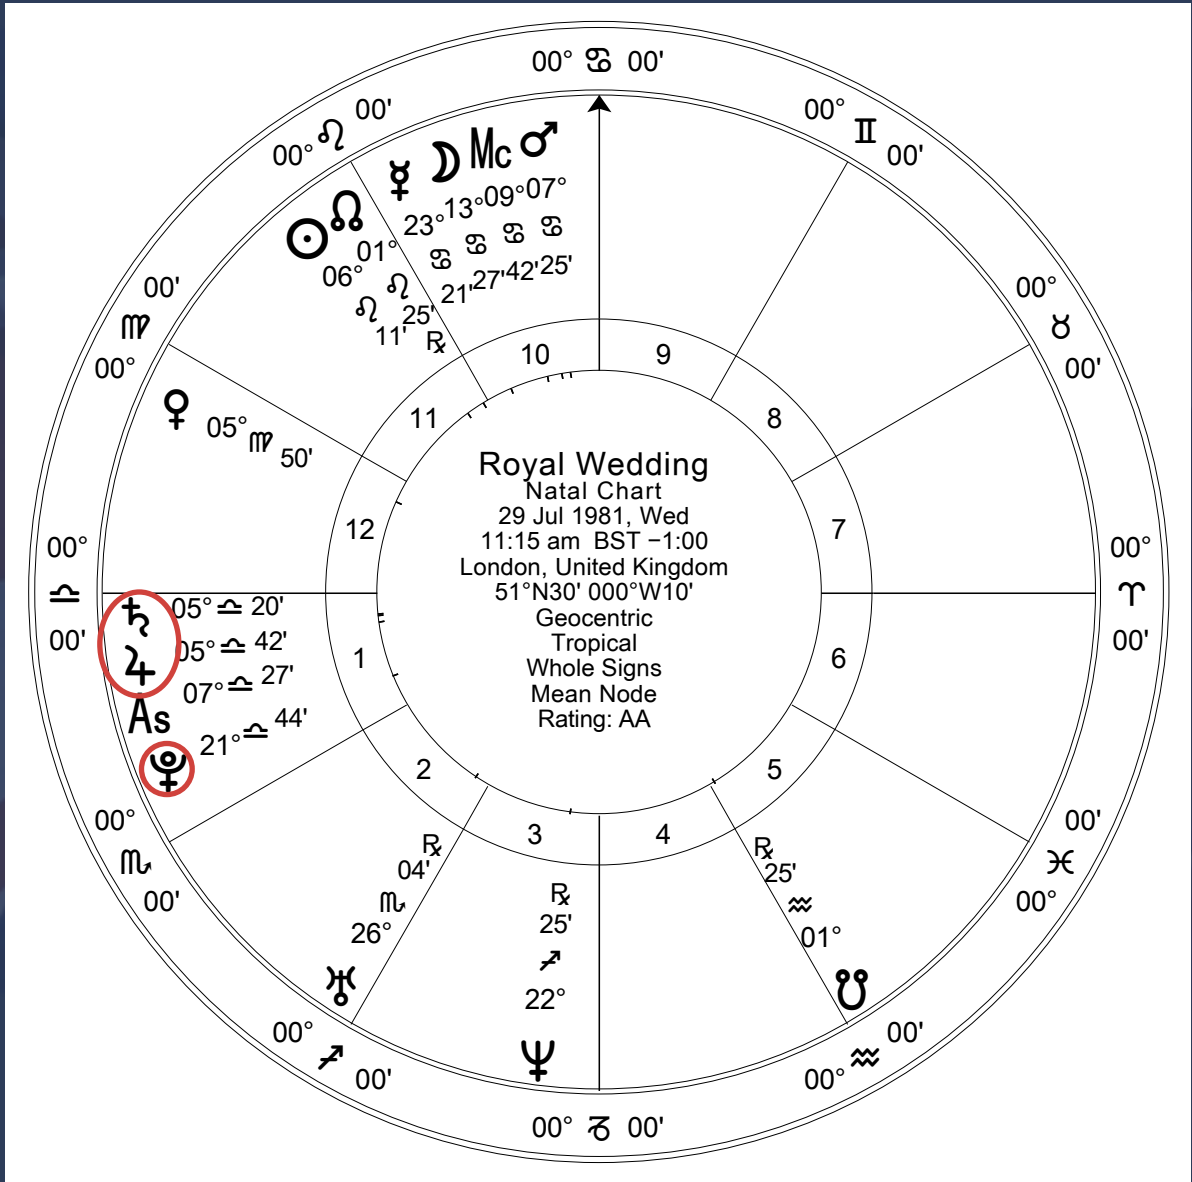

SATURN PLUTO And British History

1982