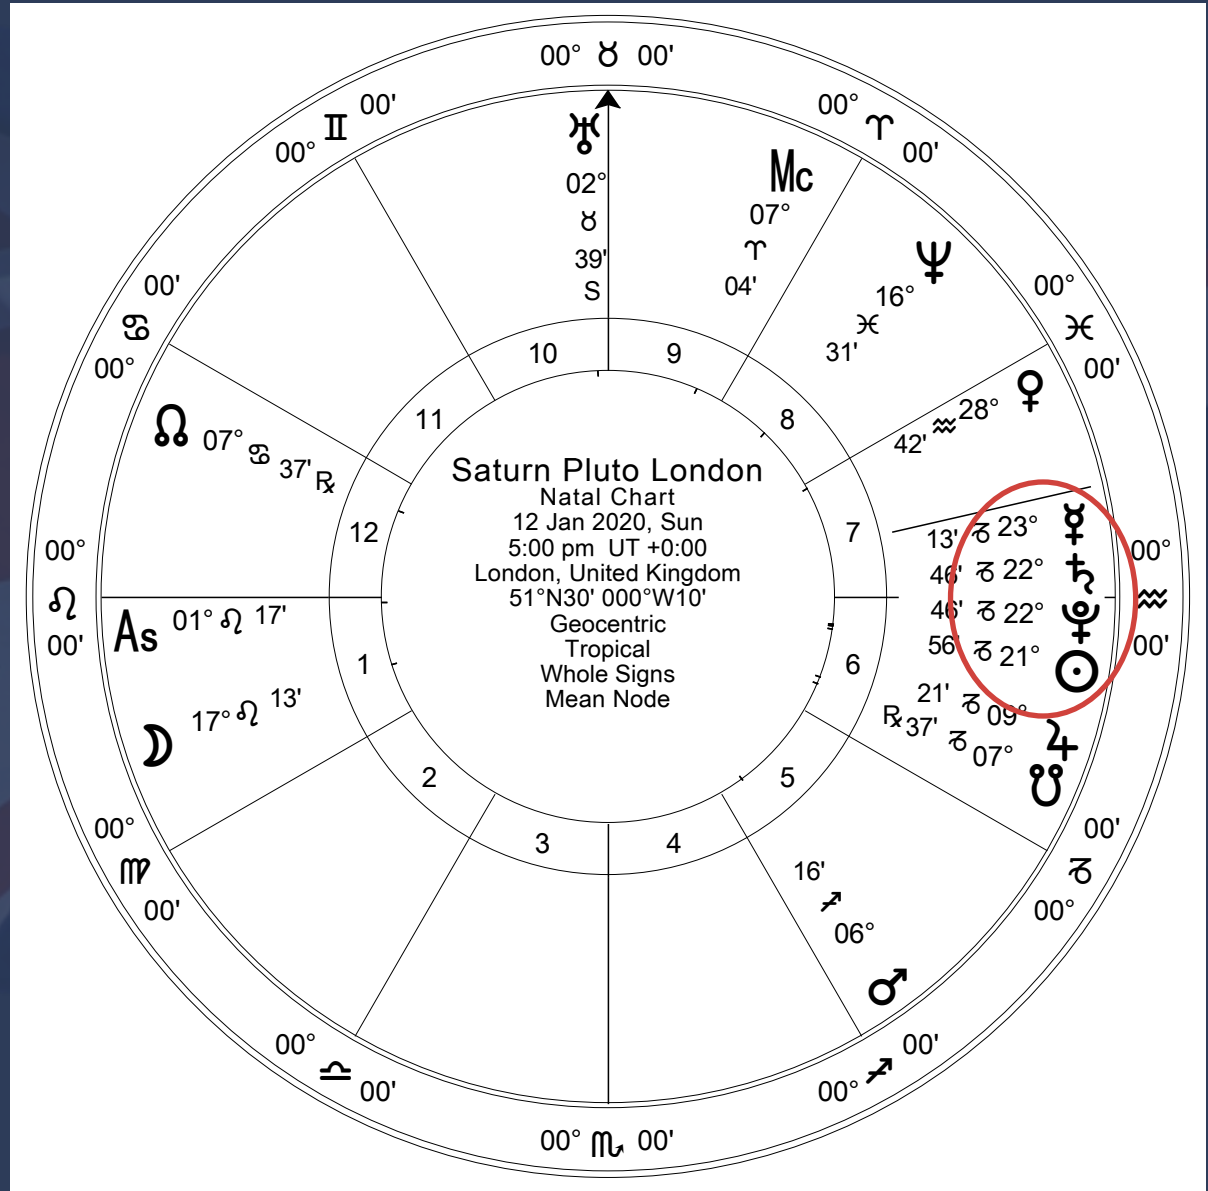

# Saturn Pluto Conjunction 2020

Year	Date/s	Sign	Degree	Element	Triplicity
2020	12 Jan	Capricorn	22.46	Earth	Cardinal

Cardinal Earth - Capricorn

# 2020 Saturn Pluto in Capricorn

SATURN PLUTO  
And British History

# 2020 World Projection Graph

1971, Dennis Meadows et al, "The Limits To Growth", updated graph 2020