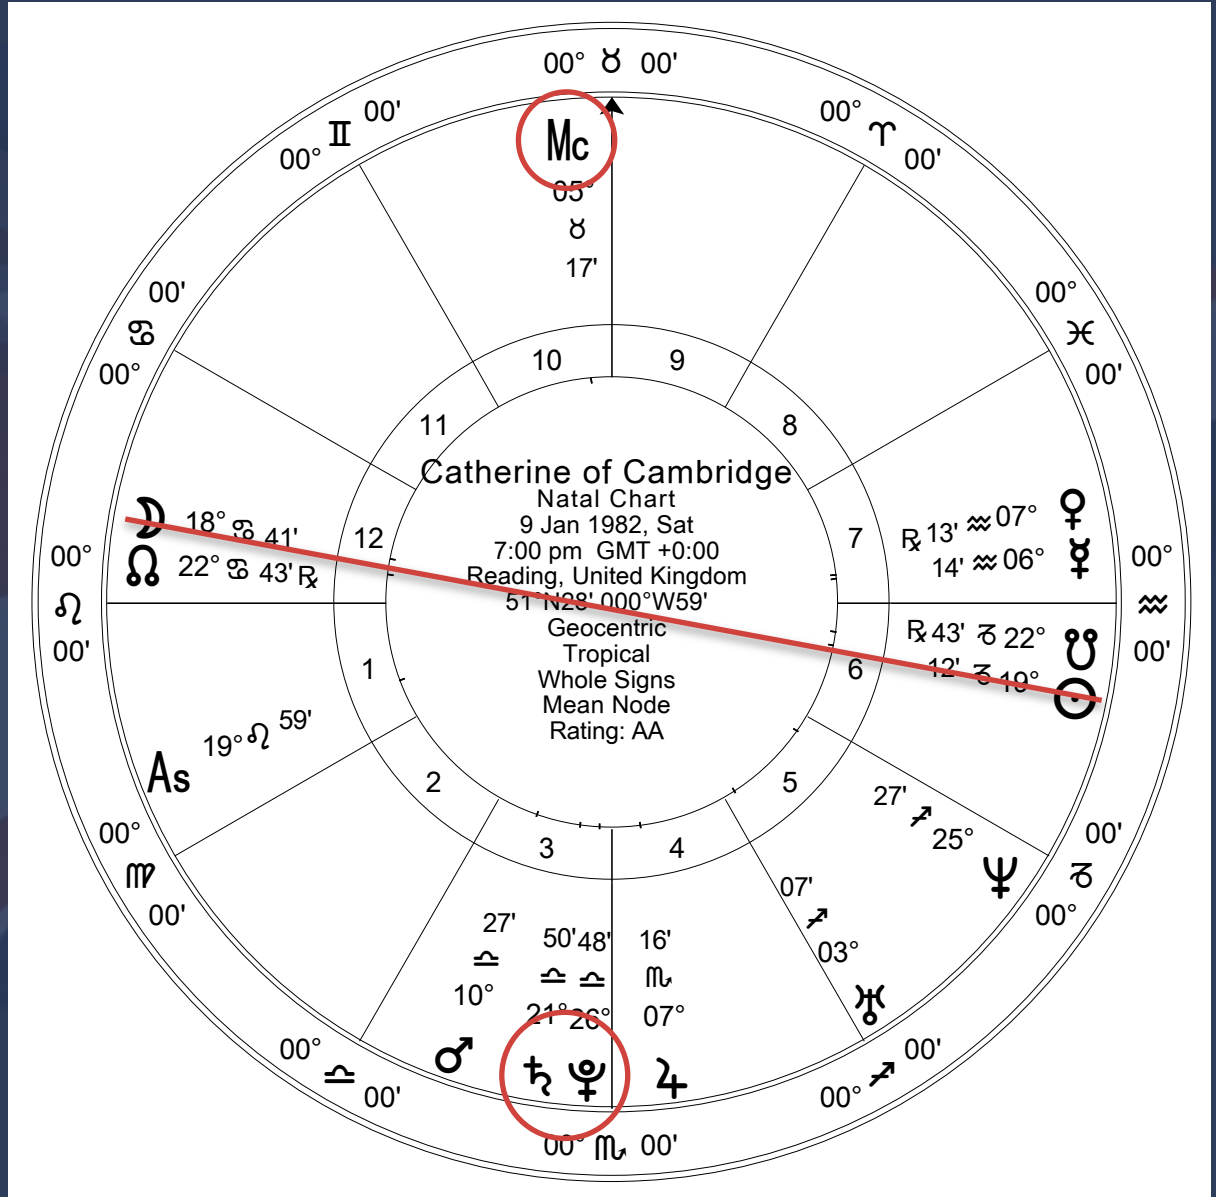

2020 Catherine of Cambridge

SATURN PLUTO
And British History