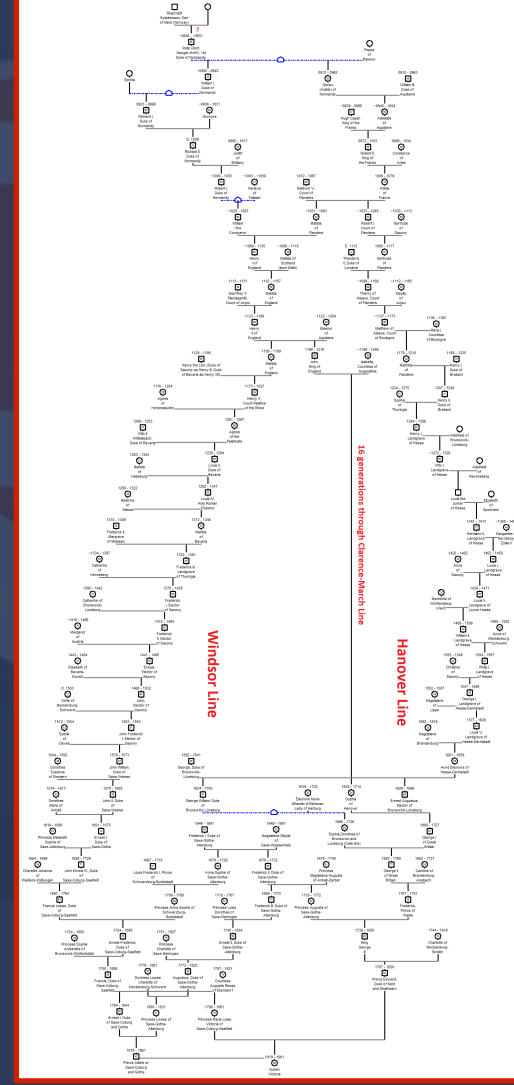

# Royal Family Tree

Queen Victoria	24 May 1819
Edward VII	9 Nov 1841
George V	3 Jun 1865
Edward VIII	23 Jun 1894 (abdicated)
George VI	14 Dec 1895
Elizabeth II	21 Apr 1926
Prince Charles	14 Nov 1948 - First in line
Prince William	21 Jun 1982 – Second in line
Prince George	22 Jul 2013 – Third in line