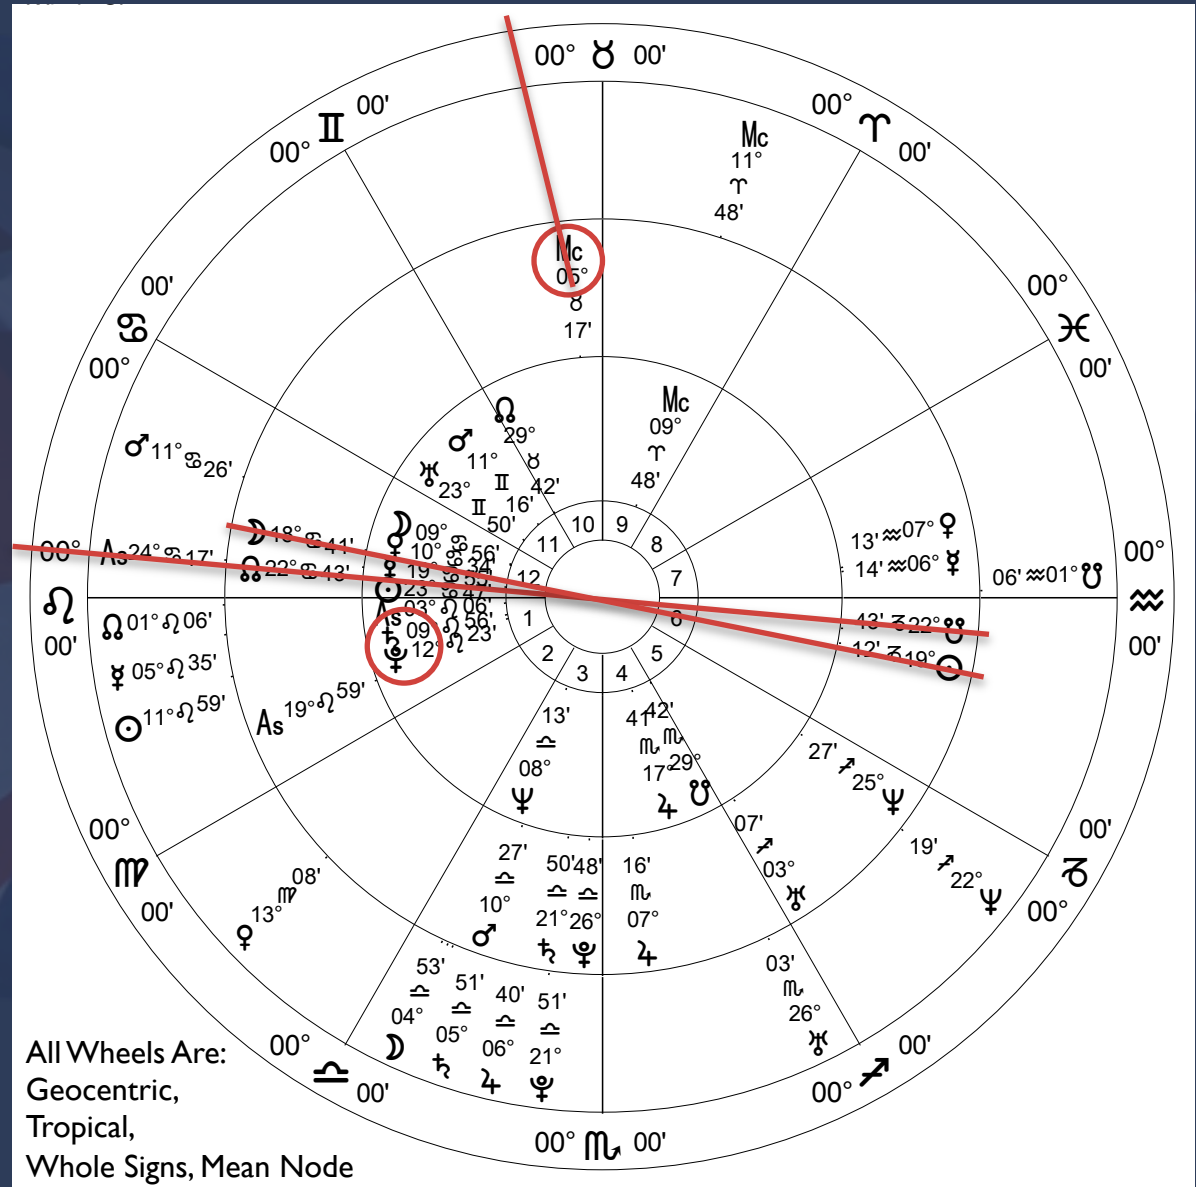

SATURN PLUTO And British History

2020 Camilla, Catherine, Meghan

Inner Wheel

Camilla
Duchess of Cornwall
Natal Chart
17 Jul 1947, Thu
7:00 am BDST -2:00
London, England
51°N30' 000°W10'

Middle Wheel

Catherine of
Cambridge
Natal Chart
9 Jan 1982,
Sat 7:00 pm GMT
+0:00 Reading, UK
51°N28' 000°W59'

Outer Wheel

Meghan
Duchess of Sussex
Natal Chart
4 Aug 1981, Tue
4:46 am PDT +7:00
Canoga Park, CA
34°N12'04"
118°W35'50"