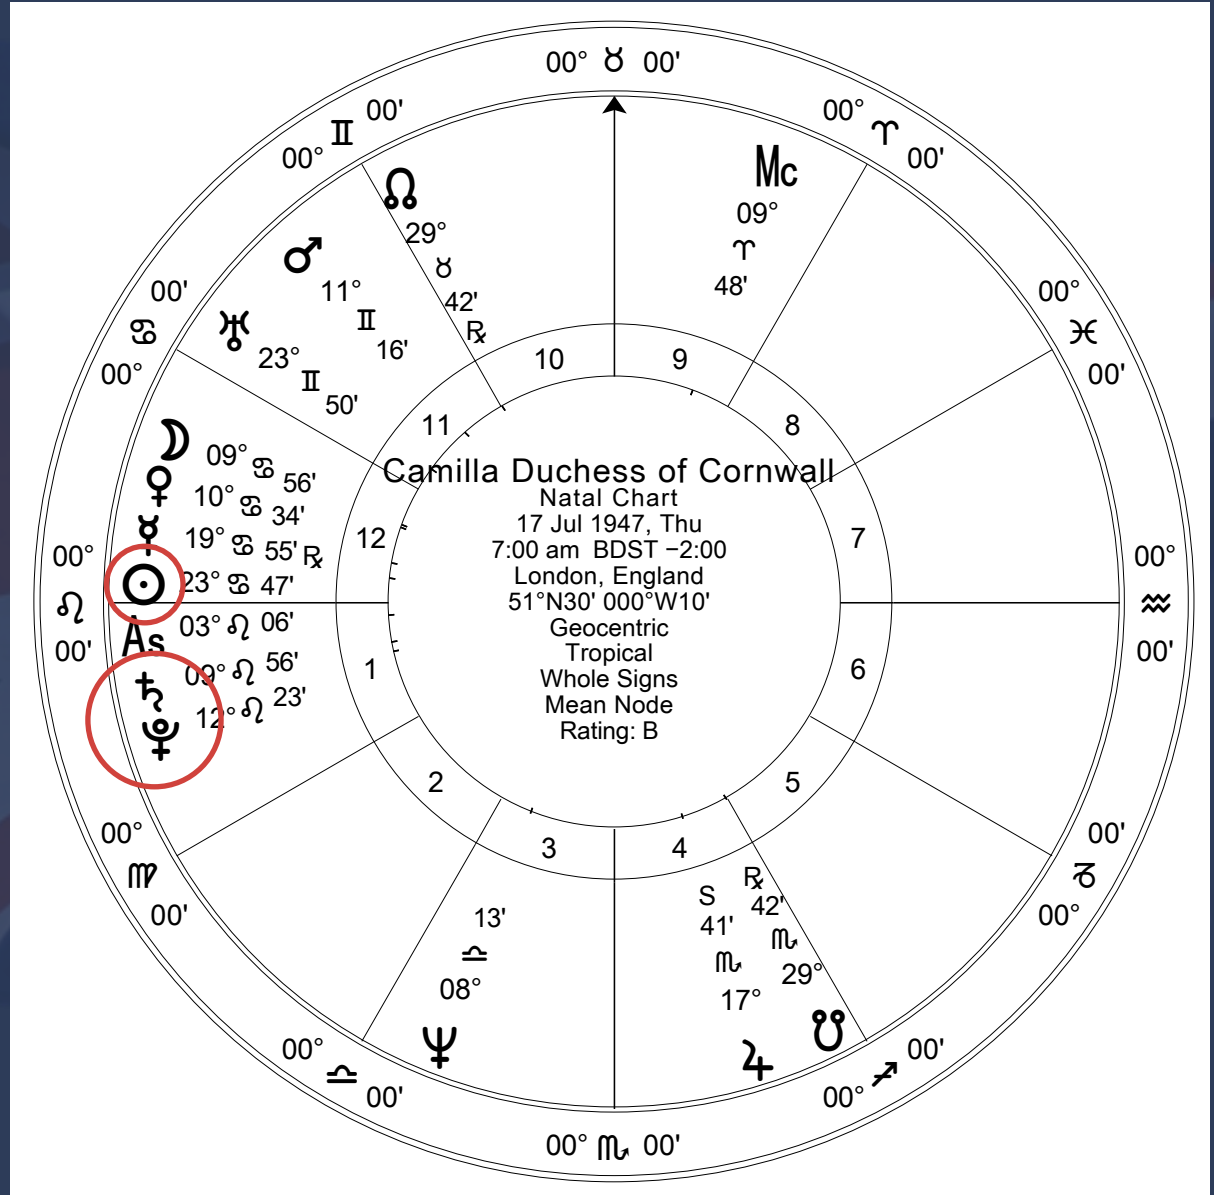

SATURN PLUTO And British History

2020 Camilla Duchess of Cornwall