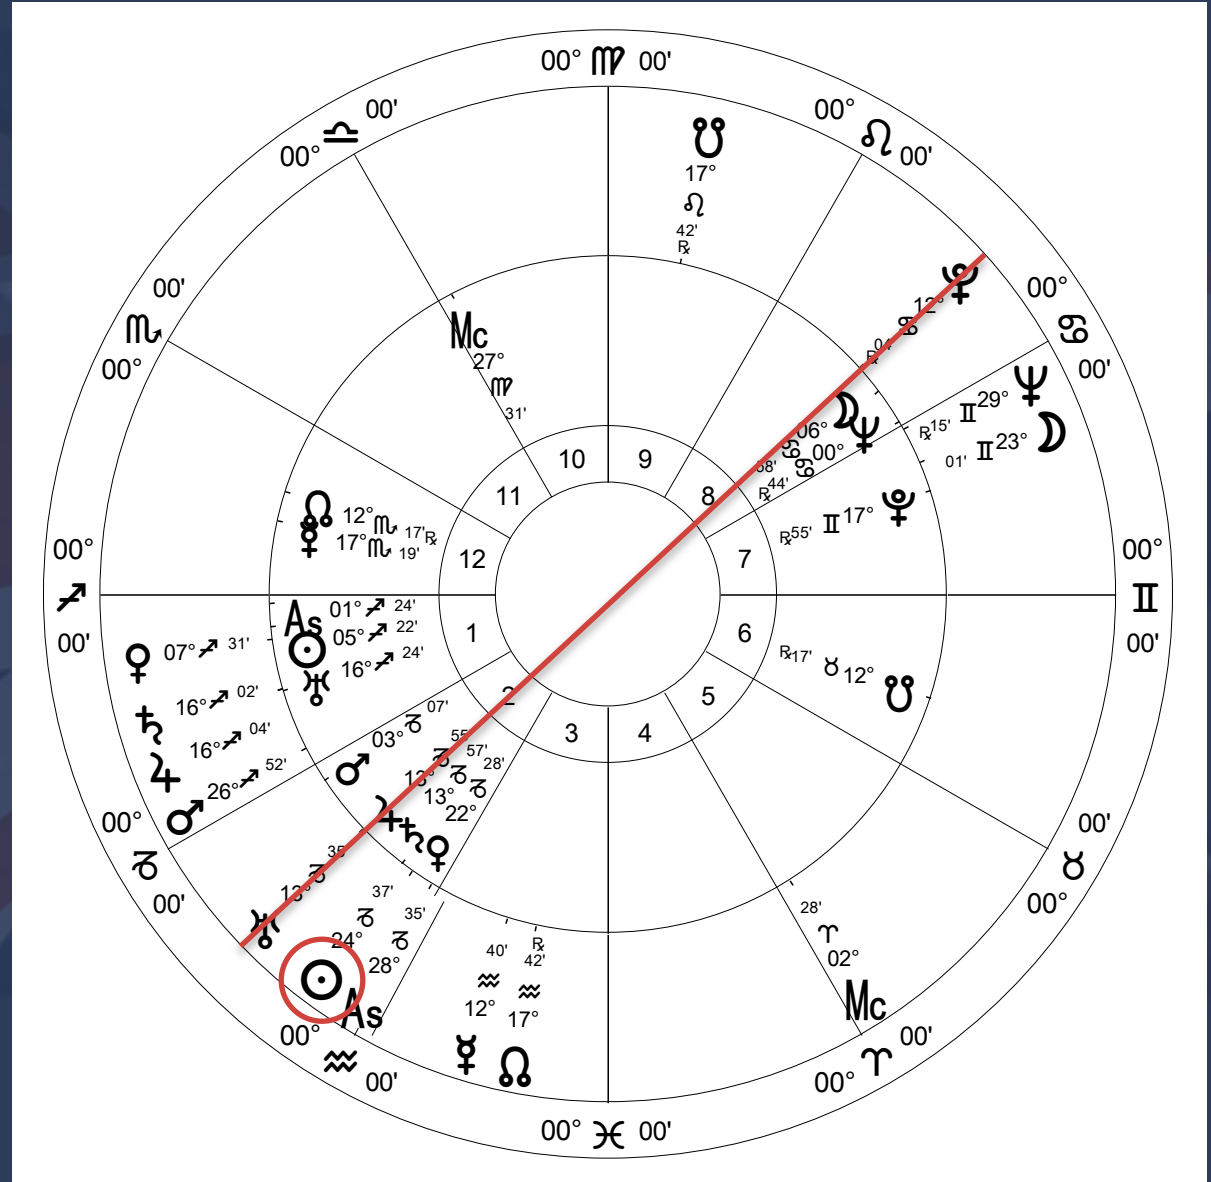

Edwina Mountbatten

Inner Wheel

Edwina Mountbatten
Natal Chart

28 Nov 1901, Thu
7:20 am UT +0:00
Ramsey, UK 51°N56'
001°E14'

Geocentric
Tropical
Whole Signs
Mean Node

Outer Wheel

Edwina Mountbatten
Antiscia - 0° Cap

28 Nov 1901, Thu
7:20 am UT +0:00
Ramsey, UK
51°N56' 001°E14'

Geocentric Tropical
Whole Signs
Mean Node