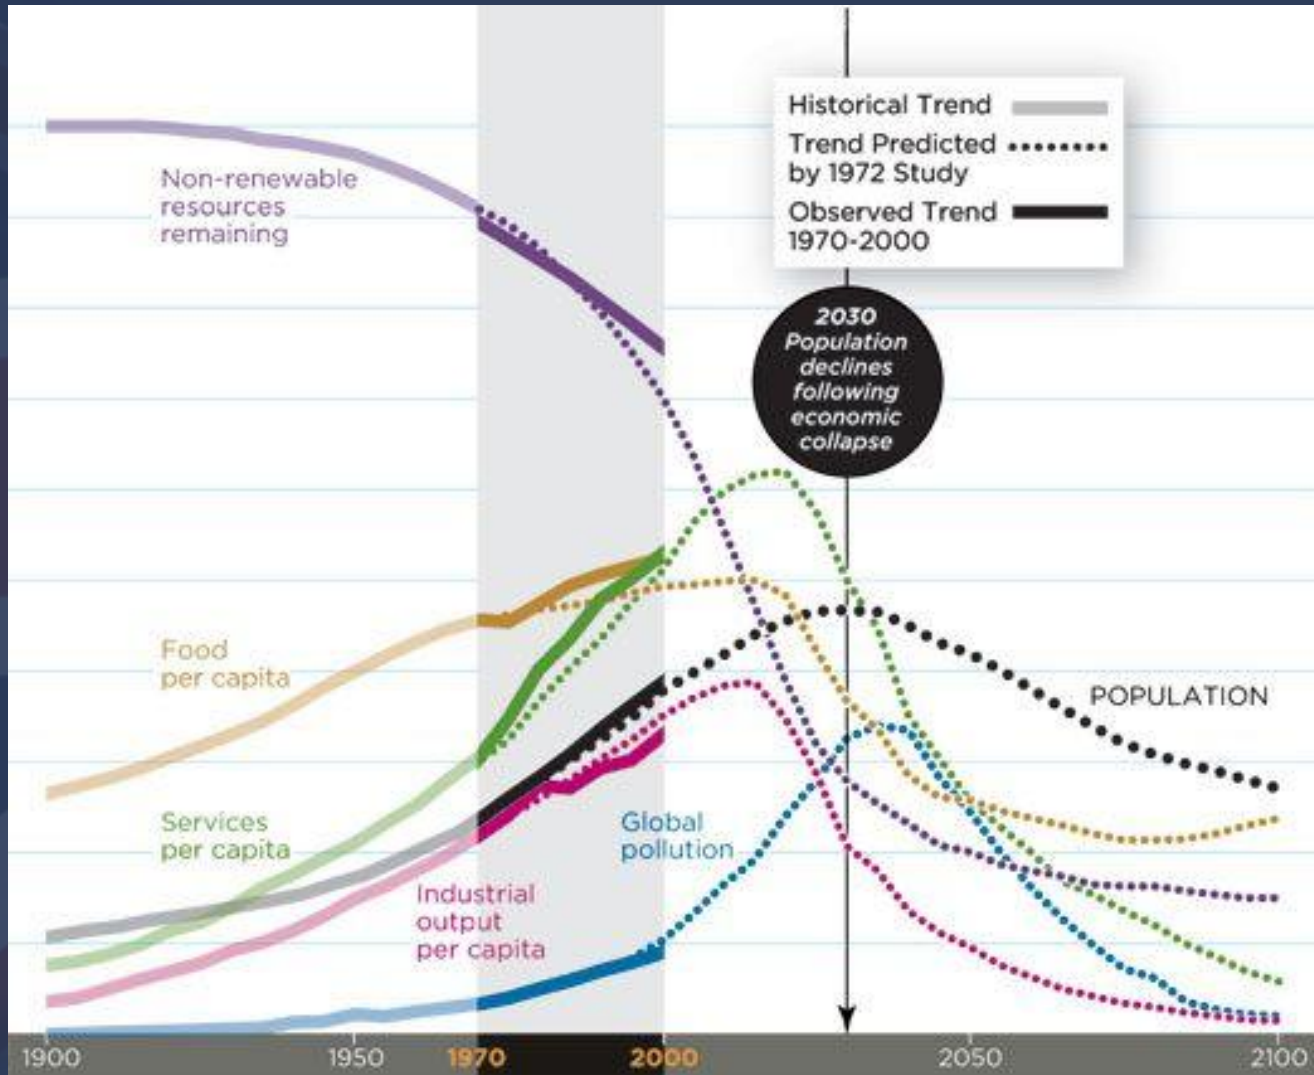

# 1982 – AIDS epidemic

- Economy
- Politics

# Saturn Pluto Conjunction 2020

Year	Date/s	Sign	Degree	Element	Triplicity
2020	12 Jan	Capricorn	22.46	Earth	Cardinal

Cardinal Earth - Capricorn

# 2020 Saturn Pluto in Capricorn

SATURN PLUTO  
And British History

# 2020 World Projection Graph

1971, Dennis Meadows et al, "The Limits To Growth", updated graph 2020